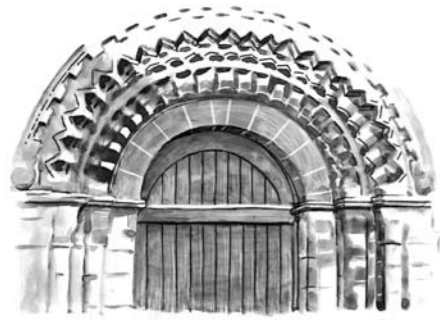

Leonard Stanley

"The Priory of St. Leonard in a stony clearing" Stanley St. Leonard – Monks Stanley – Leonard Stanley

Norman arched doorway at St. Swithuns Church

Bull's head on St. Swithuns Church tower

Great Spotted Woodpecker

Little Owl

Tannery House

The Grange and Clutterbuck House

The Mercer's House

St. Swithuns Church

The Village Hall

Church Farmhouse

White Hart inn

.....
Route of village trail