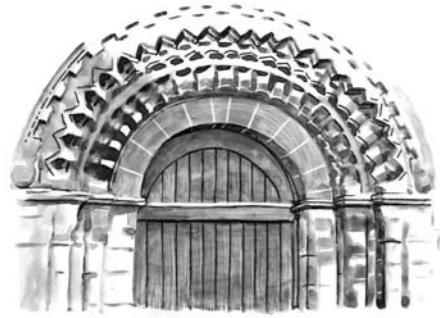

Leonard Stanley

"The Priory of St. Leonard in a stony clearing" Stanley St. Leonard – Monks Stanley – Leonard Stanley

Norman arched doorway at St. Swithuns Church

Bull's head on St. Swithuns Church tower

Great Spotted Woodpecker

Little Owl

Tannery House

The Grange and Clutterbuck House

The Mercer's House

St. Swithuns Church

The Village Hall

Church Farmhouse

White Hart inn

.....
Route of village trail